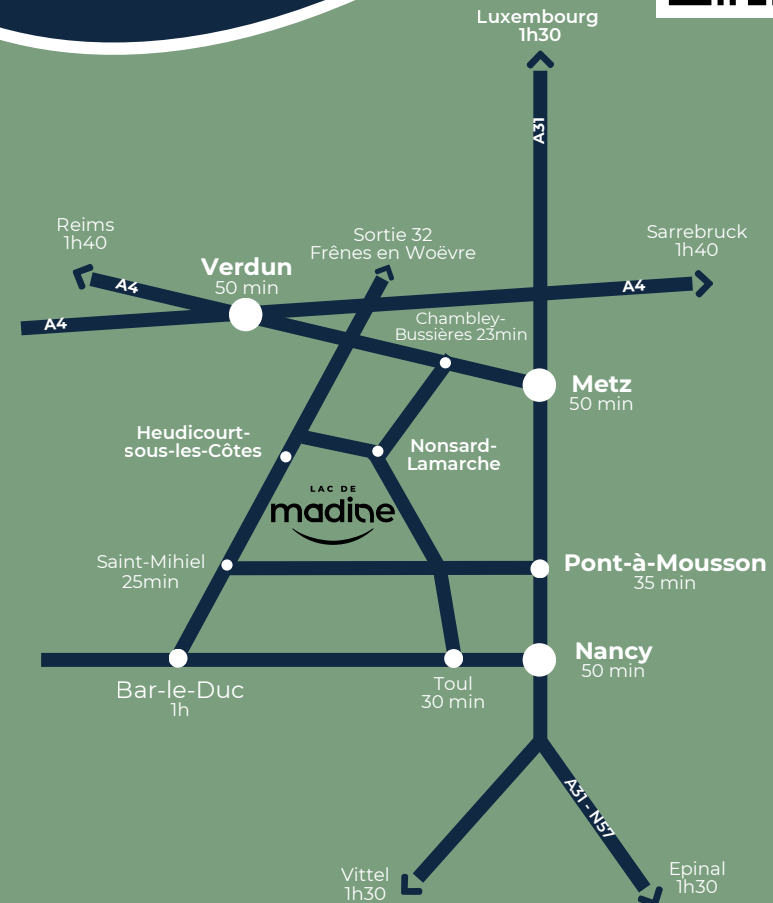

IHR GRUPPENAUFENTHALT

Sportveranstaltungen, Seminare, Hochzeiten, Familientreffen, Schulausflüge...
Der Lac de Madine steht für Veranstaltungen aller Art und Gruppen jeder Größe (ab 15 Personen) zur Verfügung.

Gemeinschaftsunterkünfte

Unsere Unterkunft bietet 30 Doppelzimmer (darunter 2 barrierefreie Zimmer), 3 Tagungsräume, 1 Speisesaal sowie 1 große Halle mit Tischfußball und Tischtennisplatte.

Jedes der ca. 17 m² großen Zimmer ist mit 2 Einzelbetten, einem Fernseher und einem Badezimmer ausgestattet.

Zeltlager

Entscheiden Sie sich für eine Übernachtung unter dem Sternenhimmel in unserem Zeltlager – einem naturnahen Bereich mit Sanitäreinrichtungen, der ausschließlich Gruppen vorbehalten ist.

Auf dieser großen Rasenfläche können bis zu 2000 Personen in Zelten untergebracht werden.

GRUPPENKONTAKT

+33 3 29 89 31 78 | +33 6 98 75 81 30

groupe@chambley-madine.com

lacmadine.com/venir-en-groupe/

ENTDECKEN SIE ALLE UNSERE AKTIVITÄTEN

LAC DE
madine

Konzeption SPL Chambley-Madine, RCS Bar Le Duc | 900 775 941. Alle Rechte vorbehalten. Vervielfältigung ohne Genehmigung von SPL unteragt. Werfen Sie die Broschüre nicht auf die Straße.

@lacmadine

+33 3 29 89 32 50
contact@chambley-madine.com

LAC DE MADINE

55210 Nonsard-Lamarche
55210 Heudicourt-sous-les-Côtes

Société Publique Locale
CHAMBLEY
Planetair
LAC DE
madine

La Région
Grand Est

LE DÉPARTEMENT
meuse

LAC DE
madine

Unsere Unterkünfte

lacmadine.com