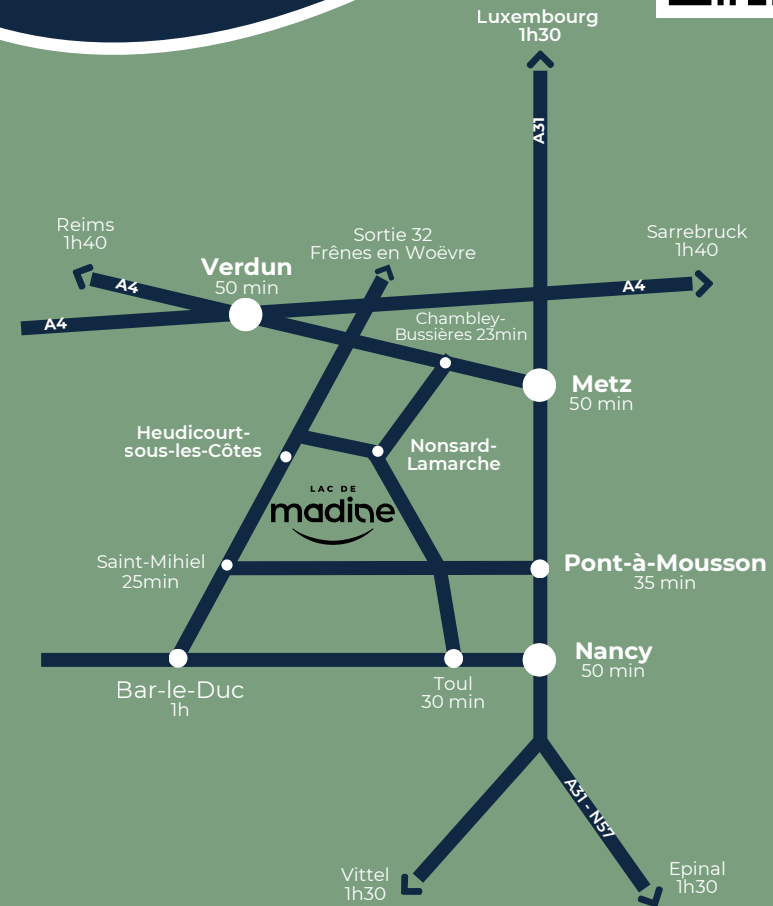

OUR GROUP OFFERS

Sporting events, seminars, weddings, family reunions, school trips... Lake Madine welcomes all types of events and groups of all sizes (from 15 people).

Group accommodation

Our facilities include 30 double rooms (including 2 accessible rooms), 3 meeting rooms, 1 dining hall and a large lounge with table football and table tennis.

With a surface area of approximately 17m², each room is equipped with 2 single beds, a TV and a shower room.

Group area - camp

Opt for a night under the stars in our tent camp – an outdoor area with sanitary facilities, exclusively for groups.

This large grassy area can accommodate up to 2,000 people in tents.

GROUP CONTACT

+33 3 29 89 31 78 | +33 6 98 75 81 30

groupe@chambley-madine.com

lacmadine.com/venir-en-groupe/

DISCOVER ALL OUR ACTIVITIES

LAC DE
madine

Design: SPL Chambley-Madine - RCS Bar Le Duc 1900 775 941. All rights reserved. No reproduction without SPL authorization. Please do not litter.

@lacmadine

+33 3 29 89 32 50
contact@chambley-madine.com

LAC DE MADINE

55210 Nonsard-Lamarche
55210 Heudicourt-sous-les-Côtes

LAC DE
madine

Our Accommodation

lacmadine.com